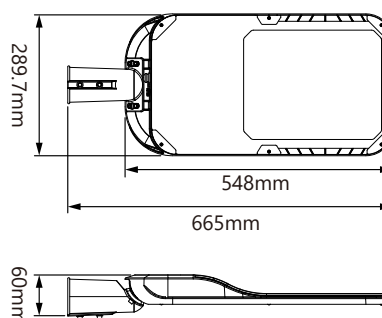

**MATERIAL**

Die-cast aluminum housing and tempered glass.

PRO	CRI ≥ 70	
IP65	50000h	T2
100-277V 50/60Hz		5 YEARS WARRANTY

DIMENSION DRAW

Model:	Urbano
Format:	Rectangular
Location:	Exterior
Wattage:	200W
Materials:	Aluminium
Led Color:	5000K
Product Dimension:	665*290*60mm
IP Code:	65
Fixation:	Surface
CRI :	70
Lumen Output:	30000LM
Frequency:	50/60 Hz
Beam Angle:	T2
Net Weight:	4.70 Kgs